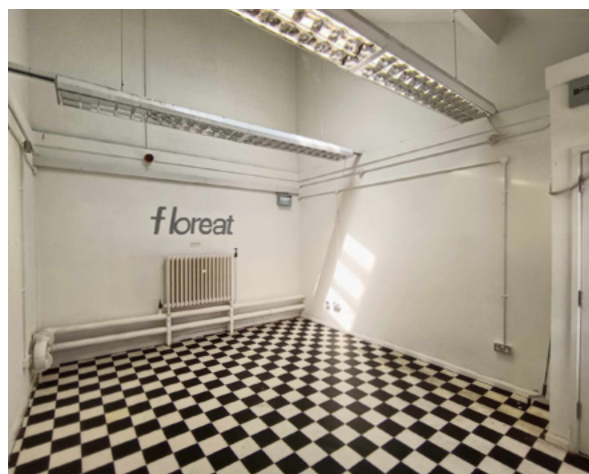

Located near the Molineux in our iconic building, we offer flexible offices & creative workspaces at highly competitive rates. Additional amenities include gallery exhibition space & access to breakout rooms, *both available at extra cost*. Our spaces are a blank canvas for your creativity. By choosing NAC, you join Wolverhampton's most vibrant creative & community business cluster, featuring recording studios, youth theatres, visual artists, ceramicists, & charities.

### Features:

- Nearby toilets
- Courtyard ground floor
- Fully Accessible
- Courtyard facing windows
- Cityfibre internet
- Gallery exhibition space (at extra cost)
- Access to breakout rooms (at extra cost)